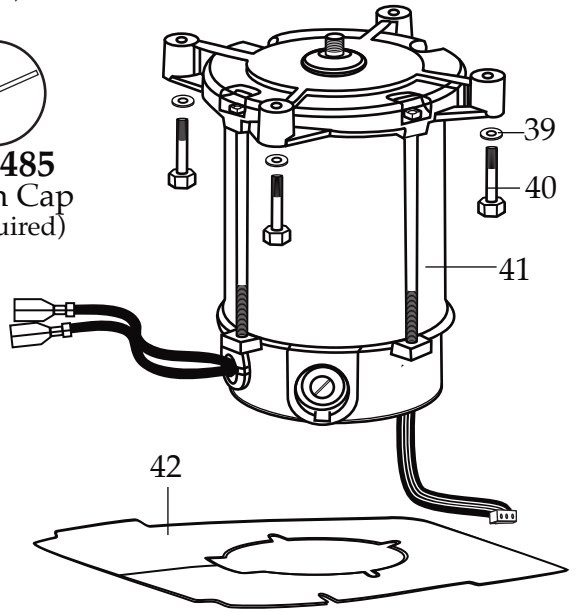

Europe One Gallon Variable Speed
Blender with RPM Display
& Spigot Container
CB15VXESF

CBL10
Hot Blending Lid
(optional)

502977
Blending Assembly

503462
Container with Guard, Blending Assembly and Spigot

WARING COMMERCIAL

Blender Unit Components CB15VXESF

027381
Brush & Spring Assembly
(2 required)

033485
Brush Cap
(2 required)

BLENDER	CB15VXESF	SERIAL NO.	
MODEL	CB15VXESF	1600 WATTS	
220 - 240 V	60-60 Hz		
<small>WARING COMMERCIAL TORRINGTON, CONNECTICUT 06861 USA ASSEMBLED IN THE USA www.waringproducts.com</small>			

← Date Code Location
YY|MM|DD
year year | month month | day day

Illustration#	Part#	Description
1	024000	Hot Blending Outer Lid
2	026496	Hot Blending Outer Lid Gasket
3	023998	Hot Blending Baffle Cup
4	002972	Cap Nut
5	027581	Flat Washer (2 required)
6	027683	Blade
7	018389	"O" Ring
8	027582	Bearing Cap
9	018390	Small "V" Ring
10	023934	Bearing Holder
11	004946	Washer
12	018386	Bearing (2 required)
13	023926	Spacer
14	023907	Spring Washer
15	023927	Retaining Ring
16	023906	Large "V" Ring
17	023933	Drive Shaft
18	025817	Key
19	028530	Jar Lid Cover
20	028226	Container Lid
21	008791	Latch Wire (3 required)
22	502773	Bracket Assembly (spot welded to container 3 required)
23	503461	Spigot Container with Guard & Adapter Assembly
24	502977	Blending Assembly (complete)
25	004949	Container Base Gasket
26	025571	Container Support
27	012008	Lock Nut
28	034026	"O" Ring
29	033965	Spigot Assembly
30	034320	Spigot Rubber Insert
31	034016	Spigot Plug
32	503328	Coupling Assembly with Magnet Ring
33	025871	Jar Pad
34	032380	Top Housing
35	035421	Control Panel Assembly
36	029888	Rear Control Panel
37	026497	Screw (4 required)