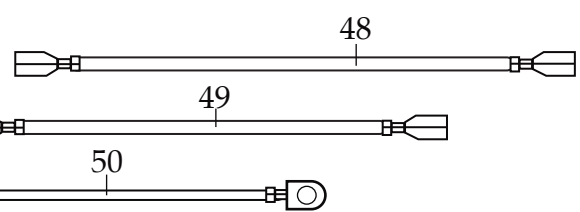

Europe One Gallon Variable Speed
Blender with RPM Display
& Spigot Container
CB15VXESF

CBL10
Hot Blending Lid
(optional)

502977
Blending Assembly

503462
Container with Guard, Blending Assembly and Spigot

WARING COMMERCIAL

Blender Unit Components CB15VXESF

027381
Brush & Spring Assembly
(2 required)

033485
Brush Cap
(2 required)

BLENDER	CB15VXESF	SERIAL NO.	
MODEL	CB15VXESF	1600 WATTS	
220 - 240 V	60-60 Hz		
<small>WARING COMMERCIAL TORRINGTON, CONNECTICUT 06861 USA ASSEMBLED IN THE USA www.waringproducts.com</small>			

← Date Code Location
YY|MM|DD
year year | month month | day day

Illustration#	Part#	Description
1	024000	Hot Blending Outer Lid
2	026496	Hot Blending Outer Lid Gasket
3	023998	Hot Blending Baffle Cup
4	002972	Cap Nut
5	027581	Flat Washer (2 required)
6	027683	Blade
7	018389	"O" Ring
8	027582	Bearing Cap
9	018390	Small "V" Ring
10	023934	Bearing Holder
11	004946	Washer
12	018386	Bearing (2 required)
13	023926	Spacer
14	023907	Spring Washer
15	023927	Retaining Ring
16	023906	Large "V" Ring
17	023933	Drive Shaft
18	025817	Key
19	028530	Jar Lid Cover
20	028226	Container Lid
21	008791	Latch Wire (3 required)
22	502773	Bracket Assembly (spot welded to container 3 required)
23	503461	Spigot Container with Guard & Adapter Assembly
24	502977	Blending Assembly (complete)
25	004949	Container Base Gasket
26	025571	Container Support
27	012008	Lock Nut
28	034026	"O" Ring
29	033965	Spigot Assembly
30	034320	Spigot Rubber Insert
31	034016	Spigot Plug
32	503328	Coupling Assembly with Magnet Ring
33	025871	Jar Pad
34	032380	Top Housing
35	035421	Control Panel Assembly
36	029888	Rear Control Panel
37	026497	Screw (4 required)