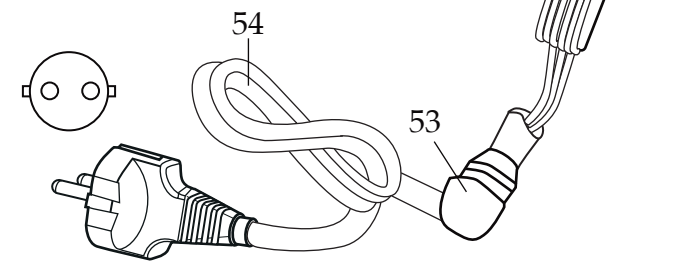

Europe One Gallon Variable Speed
Blender with RPM Display
& Spigot Container
CB15VXESF

CBL10
Hot Blending Lid
(optional)

502977
Blending Assembly

503462
Container with Guard, Blending Assembly and Spigot

WARING COMMERCIAL

Blender Unit Components CB15VXESF

027381
Brush & Spring Assembly
(2 required)

033485
Brush Cap
(2 required)

BLENDER	CB15VXESF	SERIAL NO.	
MODEL	CB15VXESF	1600 WATTS	
220 - 240 V	60-60 Hz		
<small>WARING COMMERCIAL TORRINGTON, CONNECTICUT 06861 USA ASSEMBLED IN THE USA www.waringproducts.com</small>			

← Date Code Location
YY|MM|DD
year year | month month | day day

Illustration#	Part#	Description
1	024000	Hot Blending Outer Lid
2	026496	Hot Blending Outer Lid Gasket
3	023998	Hot Blending Baffle Cup
4	002972	Cap Nut
5	027581	Flat Washer (2 required)
6	027683	Blade
7	018389	"O" Ring
8	027582	Bearing Cap
9	018390	Small "V" Ring
10	023934	Bearing Holder
11	004946	Washer
12	018386	Bearing (2 required)
13	023926	Spacer
14	023907	Spring Washer
15	023927	Retaining Ring
16	023906	Large "V" Ring
17	023933	Drive Shaft
18	025817	Key
19	028530	Jar Lid Cover
20	028226	Container Lid
21	008791	Latch Wire (3 required)
22	502773	Bracket Assembly (spot welded to container 3 required)
23	503461	Spigot Container with Guard & Adapter Assembly
24	502977	Blending Assembly (complete)
25	004949	Container Base Gasket
26	025571	Container Support
27	012008	Lock Nut
28	034026	"O" Ring
29	033965	Spigot Assembly
30	034320	Spigot Rubber Insert
31	034016	Spigot Plug
32	503328	Coupling Assembly with Magnet Ring
33	025871	Jar Pad
34	032380	Top Housing
35	035421	Control Panel Assembly
36	029888	Rear Control Panel
37	026497	Screw (4 required)