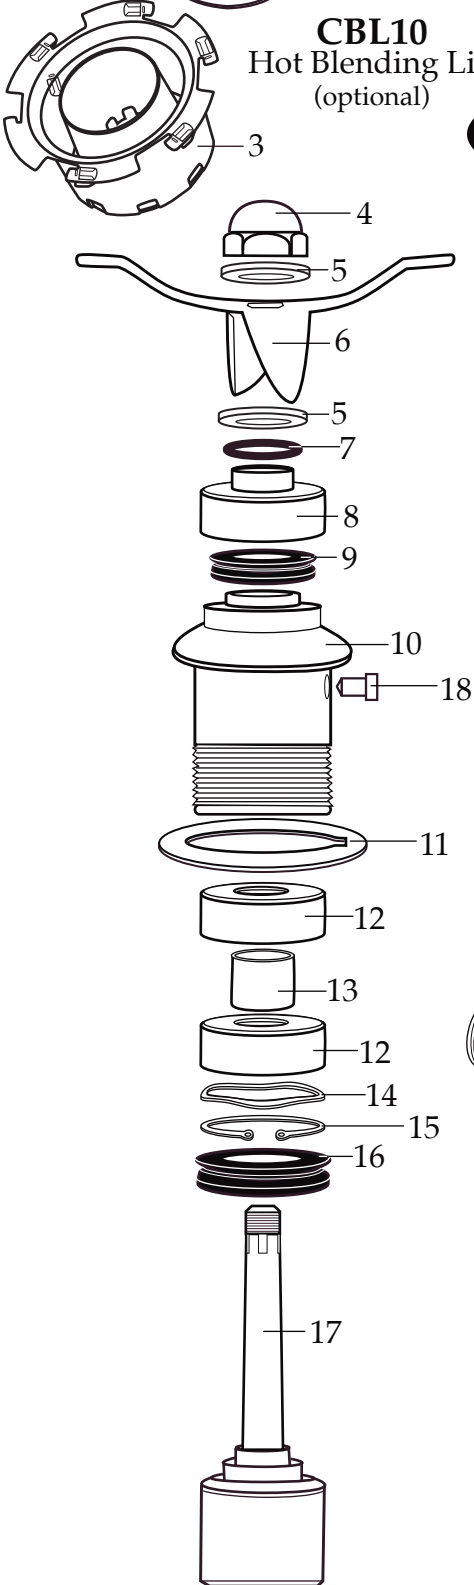

Europe One Gallon Variable Speed
Blender with RPM Display
& Spigot Container
CB15VXESF

CBL10
Hot Blending Lid
(optional)

502977
Blending Assembly

503462
Container with Guard, Blending Assembly and Spigot

WARING COMMERCIAL

Blender Unit Components CB15VXESF

027381
Brush & Spring Assembly
(2 required)

033485
Brush Cap
(2 required)

BLENDER	CB15VXESF	SERIAL NO.	
MODEL	CB15VXESF	1600 WATTS	
220 - 240 V	60-60 Hz		
<small>WARING COMMERCIAL TORRINGTON, CONNECTICUT 06861 USA ASSEMBLED IN THE USA www.waringproducts.com</small>			

← Date Code Location
YY|MM|DD
year year | month month | day day

Illustration#	Part#	Description
1	024000	Hot Blending Outer Lid
2	026496	Hot Blending Outer Lid Gasket
3	023998	Hot Blending Baffle Cup
4	002972	Cap Nut
5	027581	Flat Washer (2 required)
6	027683	Blade
7	018389	"O" Ring
8	027582	Bearing Cap
9	018390	Small "V" Ring
10	023934	Bearing Holder
11	004946	Washer
12	018386	Bearing (2 required)
13	023926	Spacer
14	023907	Spring Washer
15	023927	Retaining Ring
16	023906	Large "V" Ring
17	023933	Drive Shaft
18	025817	Key
19	028530	Jar Lid Cover
20	028226	Container Lid
21	008791	Latch Wire (3 required)
22	502773	Bracket Assembly (spot welded to container 3 required)
23	503461	Spigot Container with Guard & Adapter Assembly
24	502977	Blending Assembly (complete)
25	004949	Container Base Gasket
26	025571	Container Support
27	012008	Lock Nut
28	034026	"O" Ring
29	033965	Spigot Assembly
30	034320	Spigot Rubber Insert
31	034016	Spigot Plug
32	503328	Coupling Assembly with Magnet Ring
33	025871	Jar Pad
34	032380	Top Housing
35	035421	Control Panel Assembly
36	029888	Rear Control Panel
37	026497	Screw (4 required)