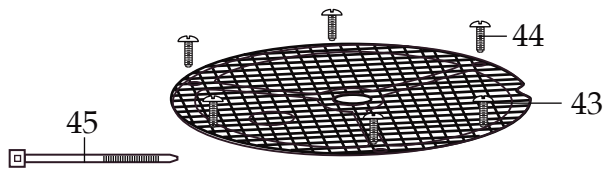

Europe One Gallon Variable Speed
Blender with RPM Display
& Spigot Container
CB15VXESF

CBL10
Hot Blending Lid
(optional)

502977
Blending Assembly

503462
Container with Guard, Blending Assembly and Spigot

WARING COMMERCIAL

Blender Unit Components CB15VXESF

027381
Brush & Spring Assembly
(2 required)

033485
Brush Cap
(2 required)

BLENDER	CB15VXESF	SERIAL NO.	
MODEL	CB15VXESF	1600 WATTS	
220 - 240 V	60-60 Hz		
<small>WARING COMMERCIAL TORRINGTON, CONNECTICUT 06861 USA ASSEMBLED IN THE USA www.waringproducts.com</small>			

← Date Code Location
YY|MM|DD
year year | month month | day day

Illustration#	Part#	Description
1	024000	Hot Blending Outer Lid
2	026496	Hot Blending Outer Lid Gasket
3	023998	Hot Blending Baffle Cup
4	002972	Cap Nut
5	027581	Flat Washer (2 required)
6	027683	Blade
7	018389	"O" Ring
8	027582	Bearing Cap
9	018390	Small "V" Ring
10	023934	Bearing Holder
11	004946	Washer
12	018386	Bearing (2 required)
13	023926	Spacer
14	023907	Spring Washer
15	023927	Retaining Ring
16	023906	Large "V" Ring
17	023933	Drive Shaft
18	025817	Key
19	028530	Jar Lid Cover
20	028226	Container Lid
21	008791	Latch Wire (3 required)
22	502773	Bracket Assembly (spot welded to container 3 required)
23	503461	Spigot Container with Guard & Adapter Assembly
24	502977	Blending Assembly (complete)
25	004949	Container Base Gasket
26	025571	Container Support
27	012008	Lock Nut
28	034026	"O" Ring
29	033965	Spigot Assembly
30	034320	Spigot Rubber Insert
31	034016	Spigot Plug
32	503328	Coupling Assembly with Magnet Ring
33	025871	Jar Pad
34	032380	Top Housing
35	035421	Control Panel Assembly
36	029888	Rear Control Panel
37	026497	Screw (4 required)