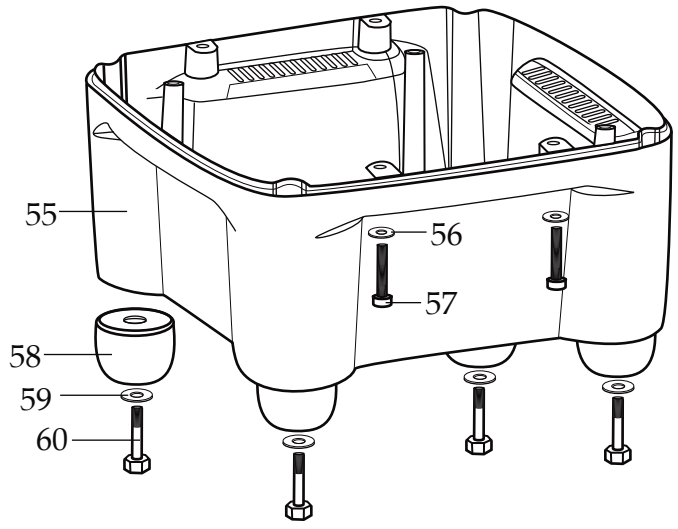

Europe One Gallon Variable Speed
Blender with RPM Display
& Spigot Container
CB15VXESF

CBL10
Hot Blending Lid
(optional)

502977
Blending Assembly

503462
Container with Guard, Blending Assembly and Spigot

WARING COMMERCIAL

Blender Unit Components CB15VXESF

027381
Brush & Spring Assembly
(2 required)

033485
Brush Cap
(2 required)

BLENDER	CB15VXESF	SERIAL NO.	
MODEL	CB15VXESF	1600 WATTS	
220 - 240 V	60-60 Hz		
<small>WARING COMMERCIAL TORRINGTON, CONNECTICUT 06861 USA ASSEMBLED IN THE USA www.waringproducts.com</small>			

← Date Code Location
YY|MM|DD
year year | month month | day day

Illustration#	Part#	Description
1	024000	Hot Blending Outer Lid
2	026496	Hot Blending Outer Lid Gasket
3	023998	Hot Blending Baffle Cup
4	002972	Cap Nut
5	027581	Flat Washer (2 required)
6	027683	Blade
7	018389	"O" Ring
8	027582	Bearing Cap
9	018390	Small "V" Ring
10	023934	Bearing Holder
11	004946	Washer
12	018386	Bearing (2 required)
13	023926	Spacer
14	023907	Spring Washer
15	023927	Retaining Ring
16	023906	Large "V" Ring
17	023933	Drive Shaft
18	025817	Key
19	028530	Jar Lid Cover
20	028226	Container Lid
21	008791	Latch Wire (3 required)
22	502773	Bracket Assembly (spot welded to container 3 required)
23	503461	Spigot Container with Guard & Adapter Assembly
24	502977	Blending Assembly (complete)
25	004949	Container Base Gasket
26	025571	Container Support
27	012008	Lock Nut
28	034026	"O" Ring
29	033965	Spigot Assembly
30	034320	Spigot Rubber Insert
31	034016	Spigot Plug
32	503328	Coupling Assembly with Magnet Ring
33	025871	Jar Pad
34	032380	Top Housing
35	035421	Control Panel Assembly
36	029888	Rear Control Panel
37	026497	Screw (4 required)