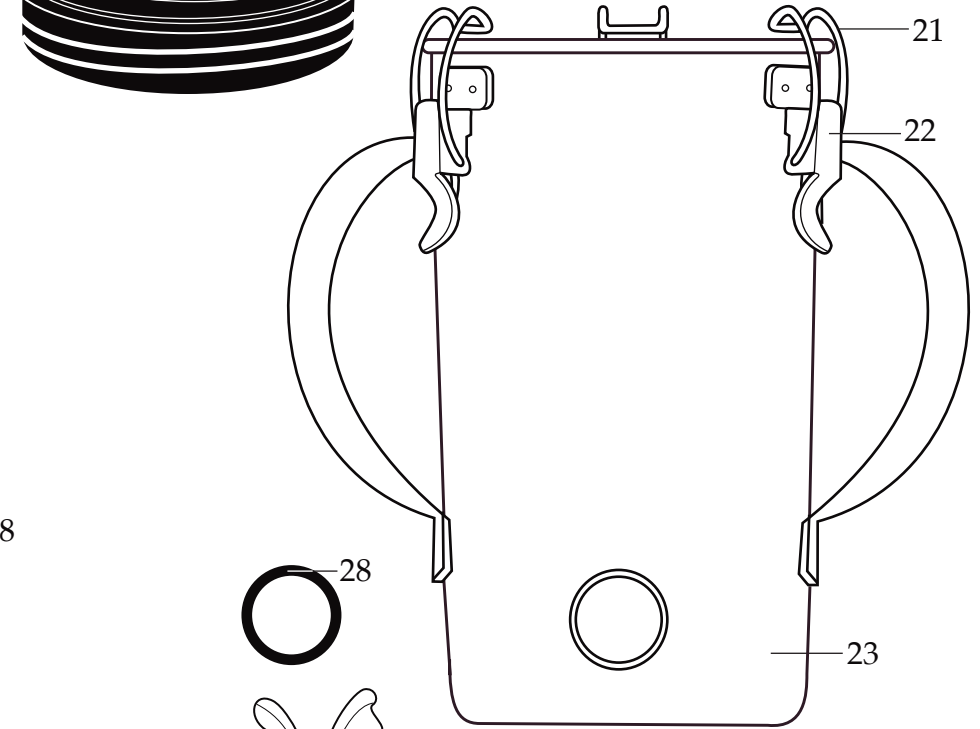

Europe One Gallon Variable Speed
Blender with RPM Display
& Spigot Container
CB15VXESF

CBL10
Hot Blending Lid
(optional)

502977
Blending Assembly

503462
Container with Guard, Blending Assembly and Spigot

WARING COMMERCIAL

Blender Unit Components CB15VXESF

027381
Brush & Spring Assembly
(2 required)

033485
Brush Cap
(2 required)

BLENDER	CB15VXESF	SERIAL NO.	
MODEL	CB15VXESF	1600 WATTS	
220 - 240 V	60-60 Hz		
<small>WARING COMMERCIAL TORRINGTON, CONNECTICUT 06861 USA ASSEMBLED IN THE USA www.waringproducts.com</small>			

← Date Code Location
YY|MM|DD
year year | month month | day day

Illustration#	Part#	Description
1	024000	Hot Blending Outer Lid
2	026496	Hot Blending Outer Lid Gasket
3	023998	Hot Blending Baffle Cup
4	002972	Cap Nut
5	027581	Flat Washer (2 required)
6	027683	Blade
7	018389	"O" Ring
8	027582	Bearing Cap
9	018390	Small "V" Ring
10	023934	Bearing Holder
11	004946	Washer
12	018386	Bearing (2 required)
13	023926	Spacer
14	023907	Spring Washer
15	023927	Retaining Ring
16	023906	Large "V" Ring
17	023933	Drive Shaft
18	025817	Key
19	028530	Jar Lid Cover
20	028226	Container Lid
21	008791	Latch Wire (3 required)
22	502773	Bracket Assembly (spot welded to container 3 required)
23	503461	Spigot Container with Guard & Adapter Assembly
24	502977	Blending Assembly (complete)
25	004949	Container Base Gasket
26	025571	Container Support
27	012008	Lock Nut
28	034026	"O" Ring
29	033965	Spigot Assembly
30	034320	Spigot Rubber Insert
31	034016	Spigot Plug
32	503328	Coupling Assembly with Magnet Ring
33	025871	Jar Pad
34	032380	Top Housing
35	035421	Control Panel Assembly
36	029888	Rear Control Panel
37	026497	Screw (4 required)