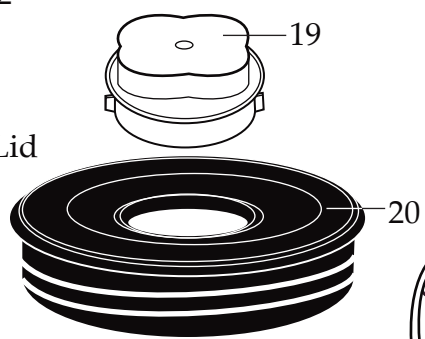

Europe One Gallon Variable Speed
Blender with RPM Display
& Spigot Container
CB15VXESF

CBL10
Hot Blending Lid
(optional)

502977
Blending Assembly

503462
Container with Guard, Blending Assembly and Spigot

WARING COMMERCIAL

Blender Unit Components CB15VXESF

027381
Brush & Spring Assembly
(2 required)

033485
Brush Cap
(2 required)

BLENDER	CB15VXESF	SERIAL NO.	
MODEL	CB15VXESF	1600 WATTS	
220 - 240 V	60-60 Hz		
<small>WARING COMMERCIAL TORRINGTON, CONNECTICUT 06861 USA ASSEMBLED IN THE USA www.waringproducts.com</small>			

← Date Code Location
YY|MM|DD
year year | month month | day day

Illustration#	Part#	Description
1	024000	Hot Blending Outer Lid
2	026496	Hot Blending Outer Lid Gasket
3	023998	Hot Blending Baffle Cup
4	002972	Cap Nut
5	027581	Flat Washer (2 required)
6	027683	Blade
7	018389	"O" Ring
8	027582	Bearing Cap
9	018390	Small "V" Ring
10	023934	Bearing Holder
11	004946	Washer
12	018386	Bearing (2 required)
13	023926	Spacer
14	023907	Spring Washer
15	023927	Retaining Ring
16	023906	Large "V" Ring
17	023933	Drive Shaft
18	025817	Key
19	028530	Jar Lid Cover
20	028226	Container Lid
21	008791	Latch Wire (3 required)
22	502773	Bracket Assembly (spot welded to container 3 required)
23	503461	Spigot Container with Guard & Adapter Assembly
24	502977	Blending Assembly (complete)
25	004949	Container Base Gasket
26	025571	Container Support
27	012008	Lock Nut
28	034026	"O" Ring
29	033965	Spigot Assembly
30	034320	Spigot Rubber Insert
31	034016	Spigot Plug
32	503328	Coupling Assembly with Magnet Ring
33	025871	Jar Pad
34	032380	Top Housing
35	035421	Control Panel Assembly
36	029888	Rear Control Panel
37	026497	Screw (4 required)