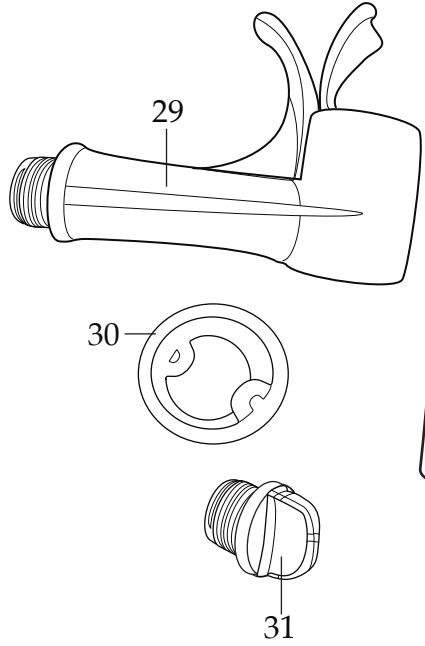

Europe One Gallon Variable Speed
Blender with RPM Display
& Spigot Container
CB15VXESF

CBL10
Hot Blending Lid
(optional)

502977
Blending Assembly

503462
Container with Guard, Blending Assembly and Spigot

WARING COMMERCIAL

Blender Unit Components CB15VXESF

027381
Brush & Spring Assembly
(2 required)

033485
Brush Cap
(2 required)

BLENDER	CB15VXESF	SERIAL NO.	
MODEL	CB15VXESF	1600 WATTS	
220 - 240 V	60-60 Hz		
<small>WARING COMMERCIAL TORRINGTON, CONNECTICUT 06861 USA ASSEMBLED IN THE USA www.waringproducts.com</small>			

← Date Code Location
YY|MM|DD
year year | month month | day day

Illustration#	Part#	Description
1	024000	Hot Blending Outer Lid
2	026496	Hot Blending Outer Lid Gasket
3	023998	Hot Blending Baffle Cup
4	002972	Cap Nut
5	027581	Flat Washer (2 required)
6	027683	Blade
7	018389	"O" Ring
8	027582	Bearing Cap
9	018390	Small "V" Ring
10	023934	Bearing Holder
11	004946	Washer
12	018386	Bearing (2 required)
13	023926	Spacer
14	023907	Spring Washer
15	023927	Retaining Ring
16	023906	Large "V" Ring
17	023933	Drive Shaft
18	025817	Key
19	028530	Jar Lid Cover
20	028226	Container Lid
21	008791	Latch Wire (3 required)
22	502773	Bracket Assembly (spot welded to container 3 required)
23	503461	Spigot Container with Guard & Adapter Assembly
24	502977	Blending Assembly (complete)
25	004949	Container Base Gasket
26	025571	Container Support
27	012008	Lock Nut
28	034026	"O" Ring
29	033965	Spigot Assembly
30	034320	Spigot Rubber Insert
31	034016	Spigot Plug
32	503328	Coupling Assembly with Magnet Ring
33	025871	Jar Pad
34	032380	Top Housing
35	035421	Control Panel Assembly
36	029888	Rear Control Panel
37	026497	Screw (4 required)