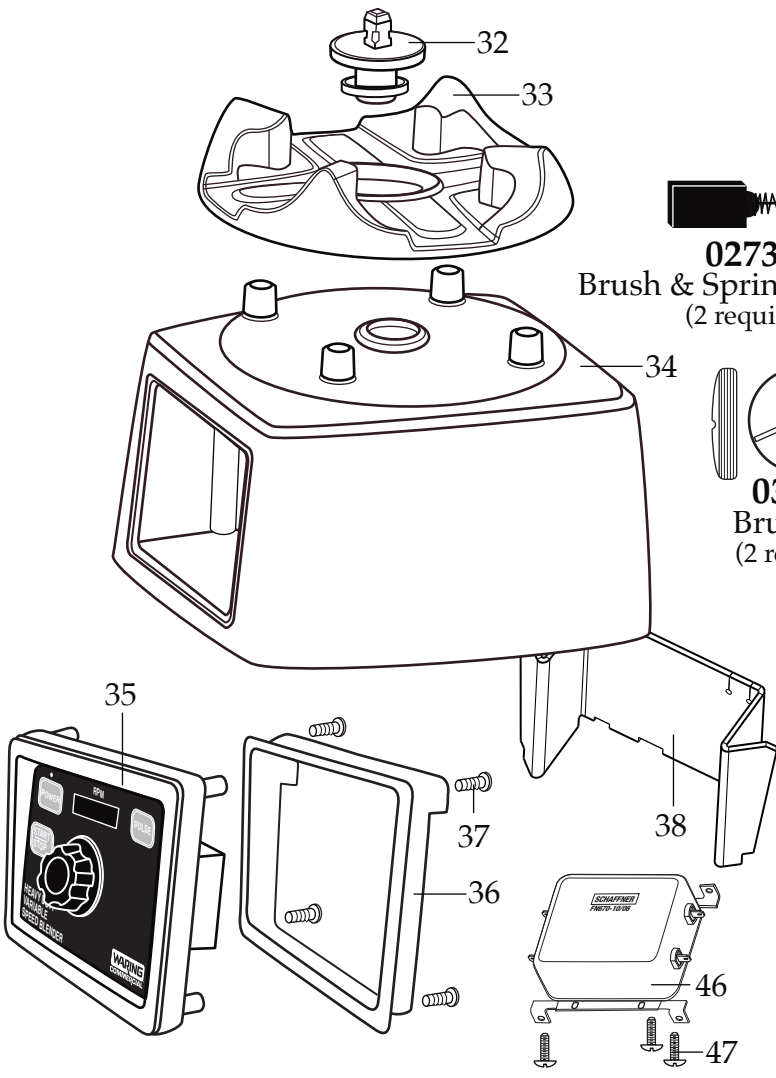

Europe One Gallon Variable Speed
Blender with RPM Display
& Spigot Container
CB15VXESF

CBL10
Hot Blending Lid
(optional)

502977
Blending Assembly

503462
Container with Guard, Blending Assembly and Spigot

WARING COMMERCIAL

Blender Unit Components CB15VXESF

027381
Brush & Spring Assembly
(2 required)

033485
Brush Cap
(2 required)

BLENDER	CB15VXESF	SERIAL NO.	
MODEL	CB15VXESF	1600 WATTS	
220 - 240 V	60-60 Hz		
<small>WARING COMMERCIAL TORRINGTON, CONNECTICUT 06861 USA ASSEMBLED IN THE USA www.waringproducts.com</small>			

← Date Code Location
YY|MM|DD
year year | month month | day day

Illustration#	Part#	Description
1	024000	Hot Blending Outer Lid
2	026496	Hot Blending Outer Lid Gasket
3	023998	Hot Blending Baffle Cup
4	002972	Cap Nut
5	027581	Flat Washer (2 required)
6	027683	Blade
7	018389	"O" Ring
8	027582	Bearing Cap
9	018390	Small "V" Ring
10	023934	Bearing Holder
11	004946	Washer
12	018386	Bearing (2 required)
13	023926	Spacer
14	023907	Spring Washer
15	023927	Retaining Ring
16	023906	Large "V" Ring
17	023933	Drive Shaft
18	025817	Key
19	028530	Jar Lid Cover
20	028226	Container Lid
21	008791	Latch Wire (3 required)
22	502773	Bracket Assembly (spot welded to container 3 required)
23	503461	Spigot Container with Guard & Adapter Assembly
24	502977	Blending Assembly (complete)
25	004949	Container Base Gasket
26	025571	Container Support
27	012008	Lock Nut
28	034026	"O" Ring
29	033965	Spigot Assembly
30	034320	Spigot Rubber Insert
31	034016	Spigot Plug
32	503328	Coupling Assembly with Magnet Ring
33	025871	Jar Pad
34	032380	Top Housing
35	035421	Control Panel Assembly
36	029888	Rear Control Panel
37	026497	Screw (4 required)